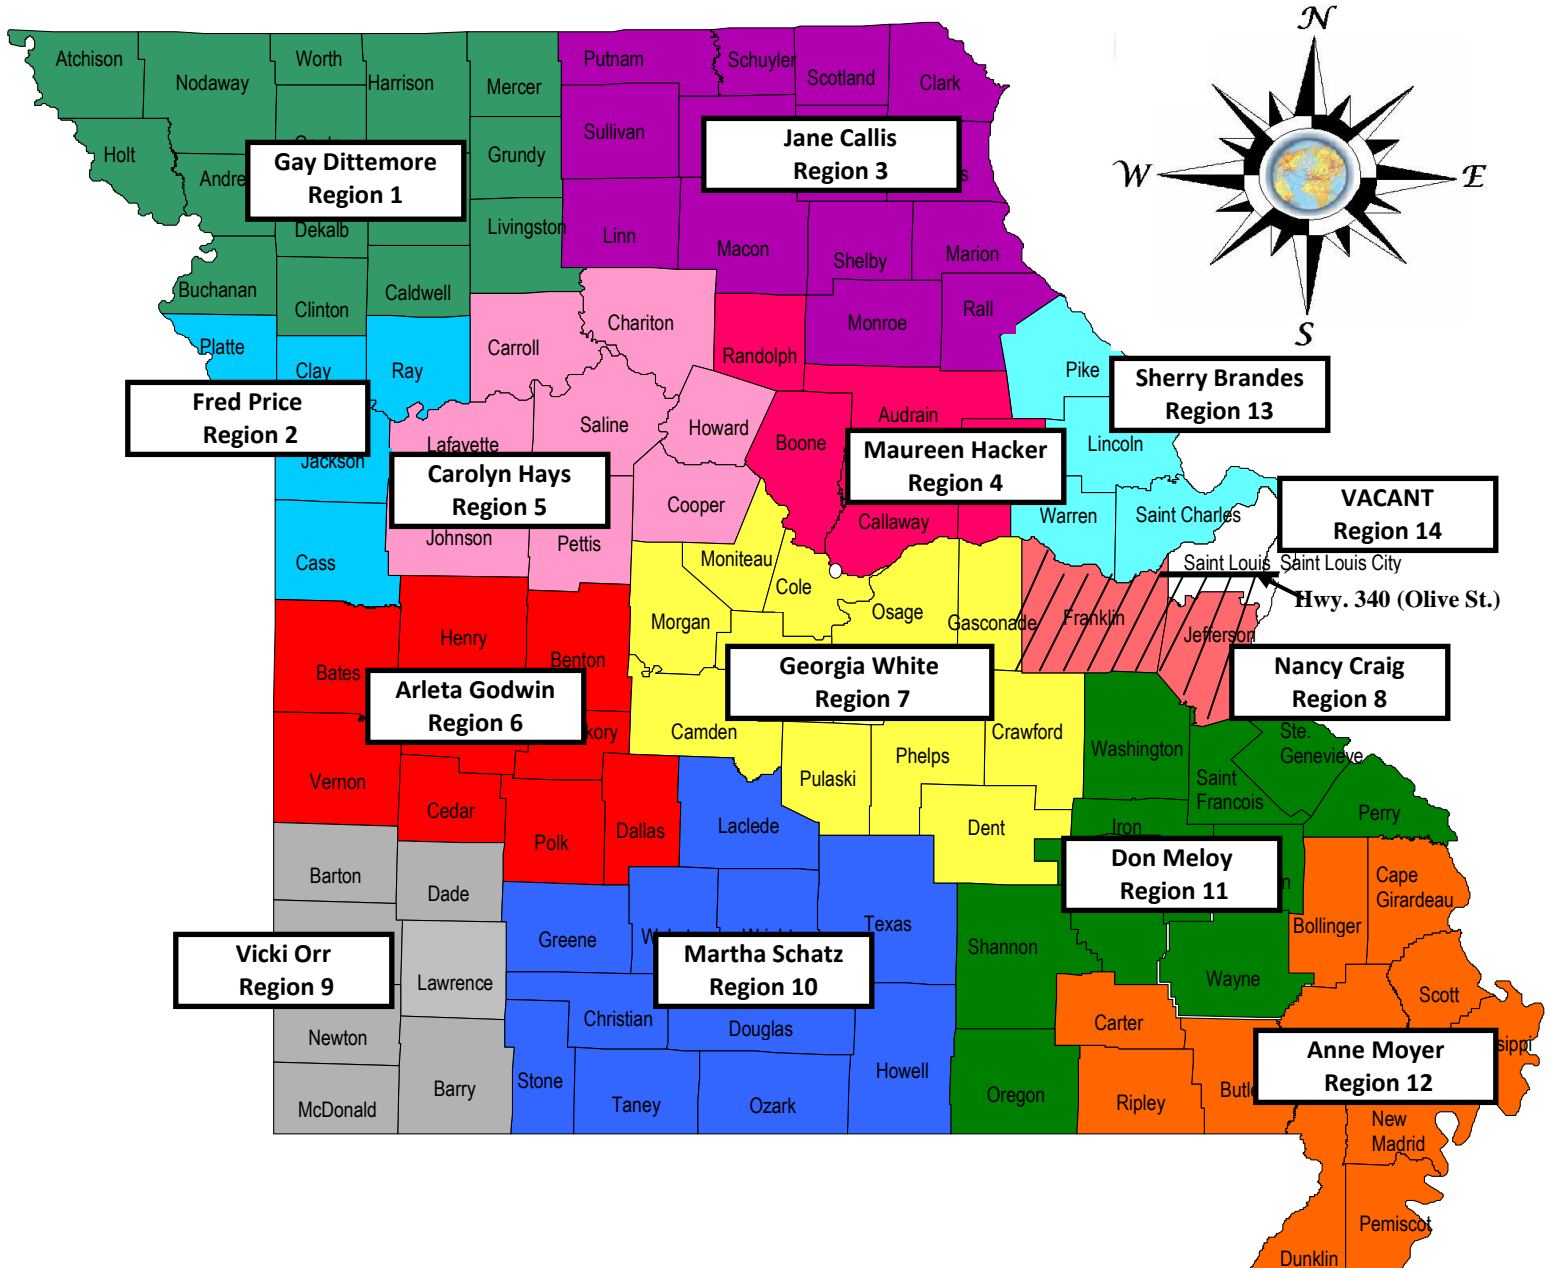

Missouri Retired Teachers Association Regional Map – 14 Regions

Regional Map-14 Regions

<p>Region 1 Andrew Co. Atchison/Holt Caldwell Co. Clinton Co. Daviess Co. D.C. United Co. Gentry Co. Grundy Co. Harrison Co. Livingston Co. Mercer Co. Nodaway Co. St. Joseph</p> <p>Region 2 Belton Blue Springs Cass Co. Clay Platte Co. Fort Osage Foxwood Springs Grandview Hickman Mills Independence Jacomo John Knox Village Kansas City Liberty Lone Jack, Oak Grove, Grain Valley (LOV) Ray Co. Raytown</p> <p>Region 3 Clark Co. Kirksville Knox Co. Lewis Co. Linn Co. Macon Co. Marion/Ralls Monroe/Shelby Scotland Co. Sullivan Co.</p>	<p>Region 4 Audrain Co./Mexico Boone Co. Kingdom of Callaway Montgomery Co. North Boone Co. Randolph Co.</p> <p>Region 5 Carroll Co. Chariton Co. Cooper Co. Higginsville Howard Co. Johnson Co. Lafayette Co. Odessa Saline Co. Sedalia Community State Fair C. C.</p> <p>Region 6 Benton Co. Dallas Co. Henry Co. Hickory Co. Polk Co. Sac Osage St. Clair Co. Stockton Lakers Vernon Co. West Central</p> <p>Region 7 Camden Co. Central MO Cole Co. Crawford Co. Dent Co. Miller Co. Maries/Gasconade Moniteau Morgan Phelps Co. Pulaski Co.</p>	<p>Region 8 Affton Bayless Brentwood Clayton Franklin Co. Hancock Place Jefferson Co. Kirkwood Ladue Lindbergh Maplewood-Richmond Heights Mehlville Meramec Community College Meramec Valley R-III Parkway Rockwood Specl. School Dist. St. Louis Suburban Sullivan Area Valley Park Webster Groves</p> <p>Region 9 Barry Co. Barton Co. Carthage Dade Co. Joplin Lawrence Co. McDonald Co. Newton Co. Webb City/Carl Junction</p> <p>Region 10 Christian Co. Douglas Co. Laclede Co. Reed Springs Republic South Central Springfield Texas Co.</p>	<p>Region 10 Con't. Tri Lakes WAWRSP Webster Co. Wright Co.</p> <p>Region 11 Iron Co. Madison Co. Mineral Area *Oregon/Shannon Perry Co. Reynolds Co. Ste. Genevieve Washington Co. Wayne Co.</p> <p>Region 12 Bootheel Butler Co./Poplar Bluff Cape Girardeau Carter Co. Ripley Co. SEMO Stoddard Co.</p> <p>Region 13 Daniel Boone Lincoln Pike St. Charles</p> <p>Region 14 Ferguson-Florissant Hazelwood Jennings Normandy Pattonville Ritenour Riverview Gardens St. Louis City University City</p> <p>*Plans to start a Unit soon.</p>
--	---	---	---