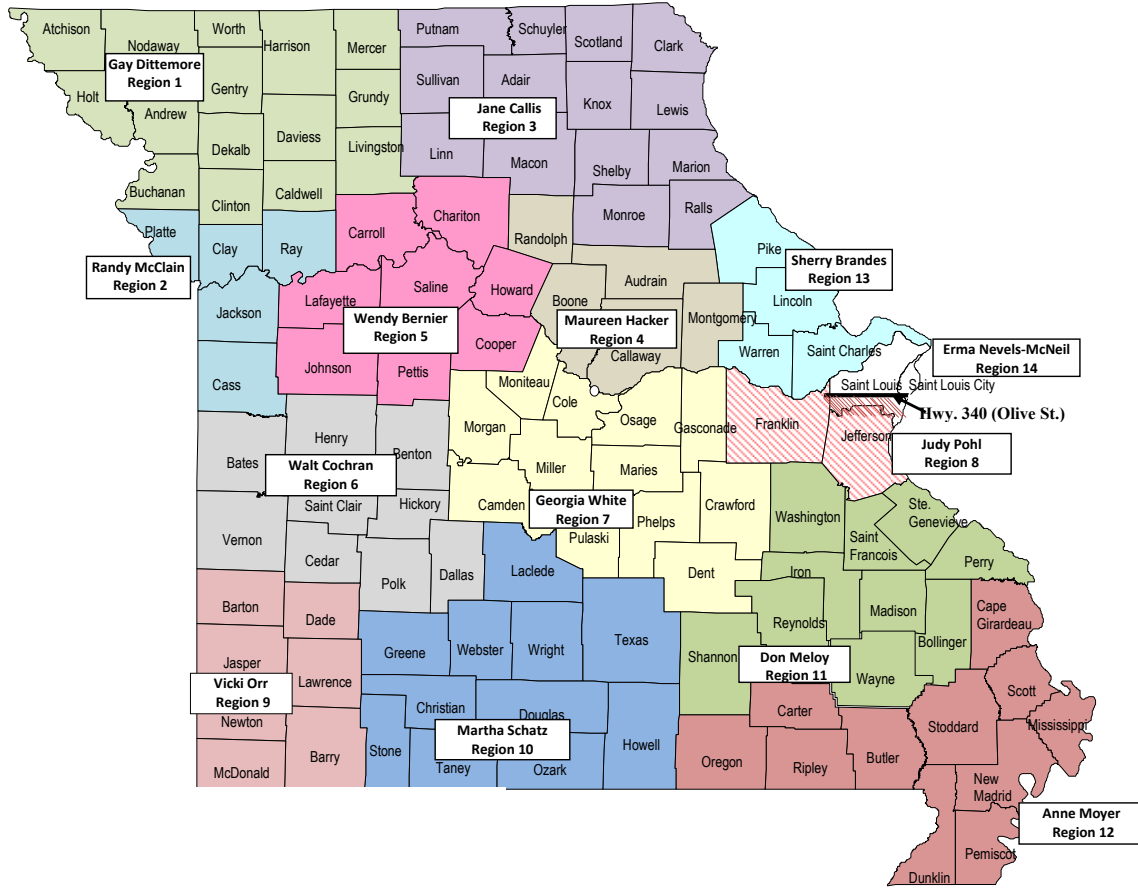

Interested in Local Unit meetings?

If you would like to find out more about Local Units contact MRTA 1-877-366-6782.

Full unit listing on reverse.

Missouri Retired Teachers Association and Public School Personnel Regional Map – 14 Regions

MRTA Regional Vice Presidents

<p>Region 1 Gay Dittmore Savannah</p>	<p>Region 6 Walt Cochran Nevada</p>	<p>Region 11 Don Meloy Farmington</p>
<p>Region 2 Randy McClain Oak Grove</p>	<p>Region 7 Georgia White Richland</p>	<p>Region 12 Anne Moyer Kennett</p>
<p>Region 3 Jane Callis Paris</p>	<p>Region 8 Judy Pohl St. Louis</p>	<p>Region 13 Sherry Brandes Marthasville</p>
<p>Region 4 Maureen Hacker Mexico</p>	<p>Region 9 Vicki Orr Monett</p>	<p>Region 14 Erma Nevels - McNeil Hazelwood</p>
<p>Region 5 Wendy Bernier Warrensburg</p>	<p>Region 10 Martha Schatz Billings</p>	